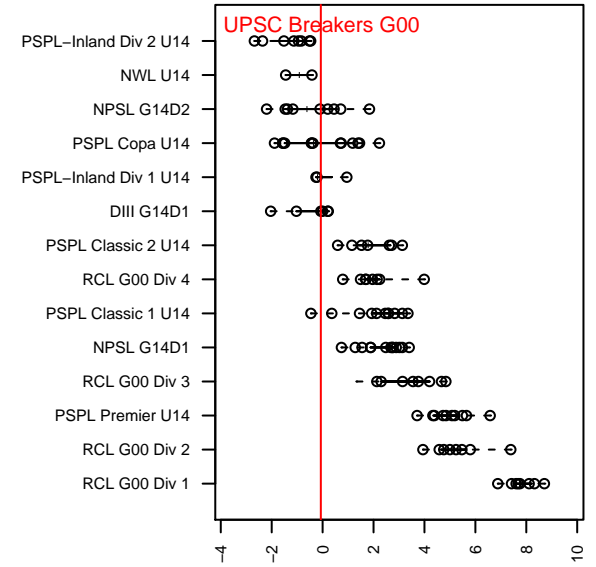

**attack and defense rating
relative to others at age
and all opponents in last 13 months**